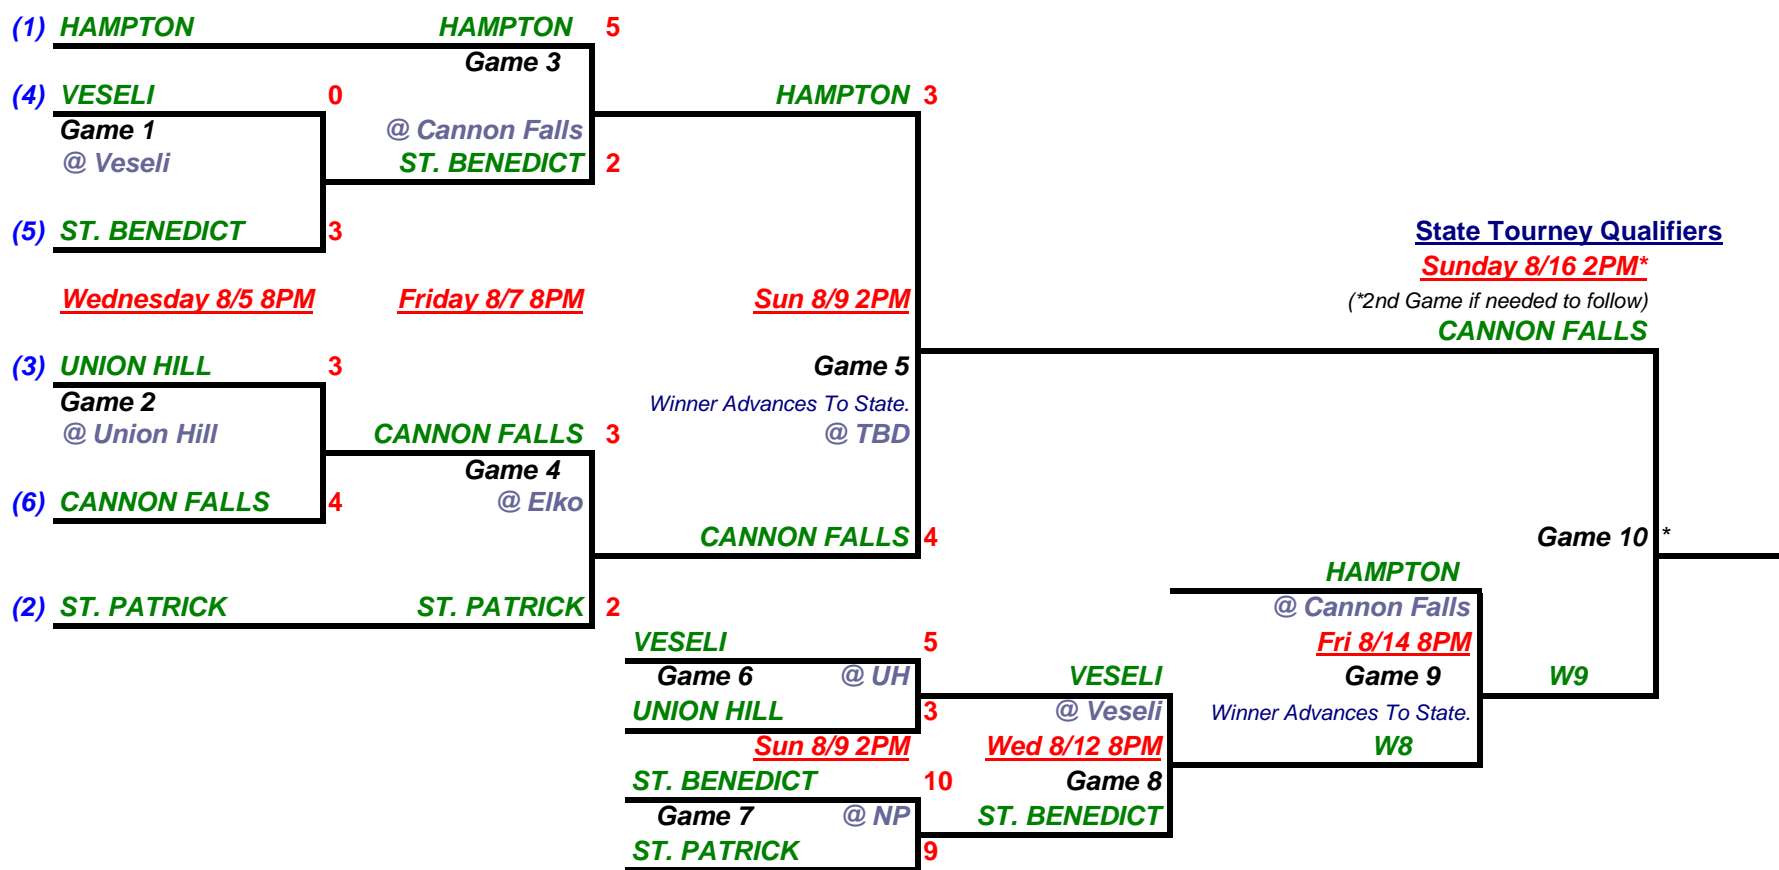

# 2009 MBA Region 3C Playoffs

BYE Does not count as Hosted Game  
 High Seed hosts in the Winners Bracket.  
 High Seed or fewer home games hosts in Losers Bracket.