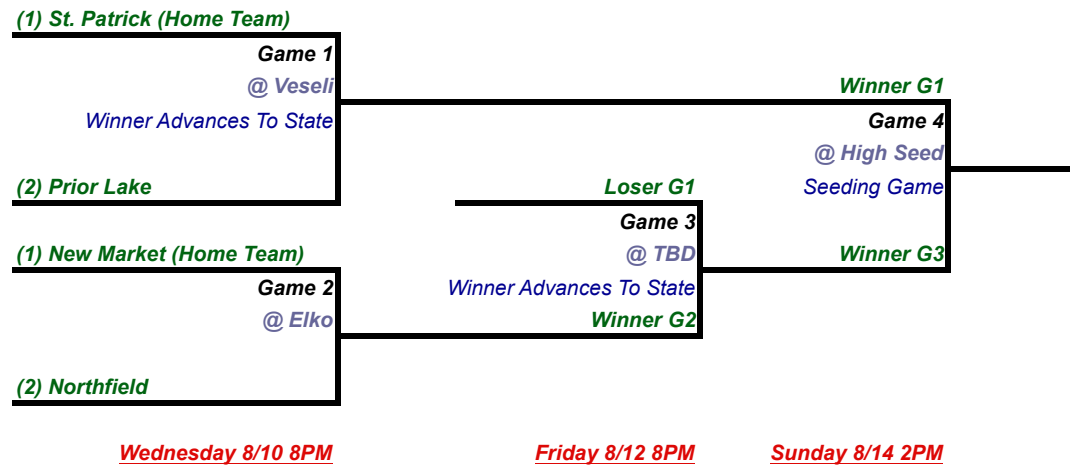

## Seeding:

- (1) DRS WHITE #1     *St. Patrick*
- (2) DRS BLUE #1     *New Market*
- (3) CCVL #1           *Cannon Falls*
- (4) CCVL #2           *Northfield Eliminated*
- (5) DRS BLUE #2     *Union Hill Eliminated*
- (6) DRS WHITE #2    *Prior Lake*

## Play-In Games:

### Friday 8/5 8PM

- (1) *St. Patrick*    3 @    (4) *Northfield*    2 (12 inn)
- (2) *New Market*   3 @    (6) *Prior Lake*    6
- (3) *Cannon Falls* 5 @    (5) *Union Hill*    1

## 4-Team Bracket

**\*\*All games played at high seed unless lower seed has hosted fewer games\*\***