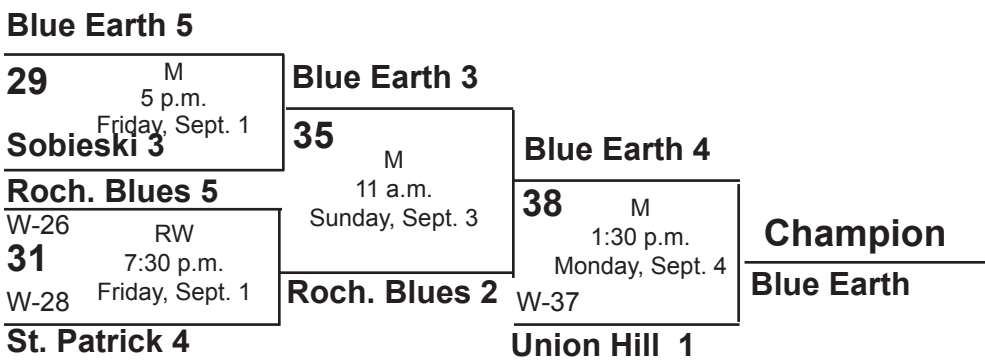

2006 STATE BASEBALL TOURNAMENT

Red Wing - Miesville

Class C

Winners Bracket

Losers Bracket