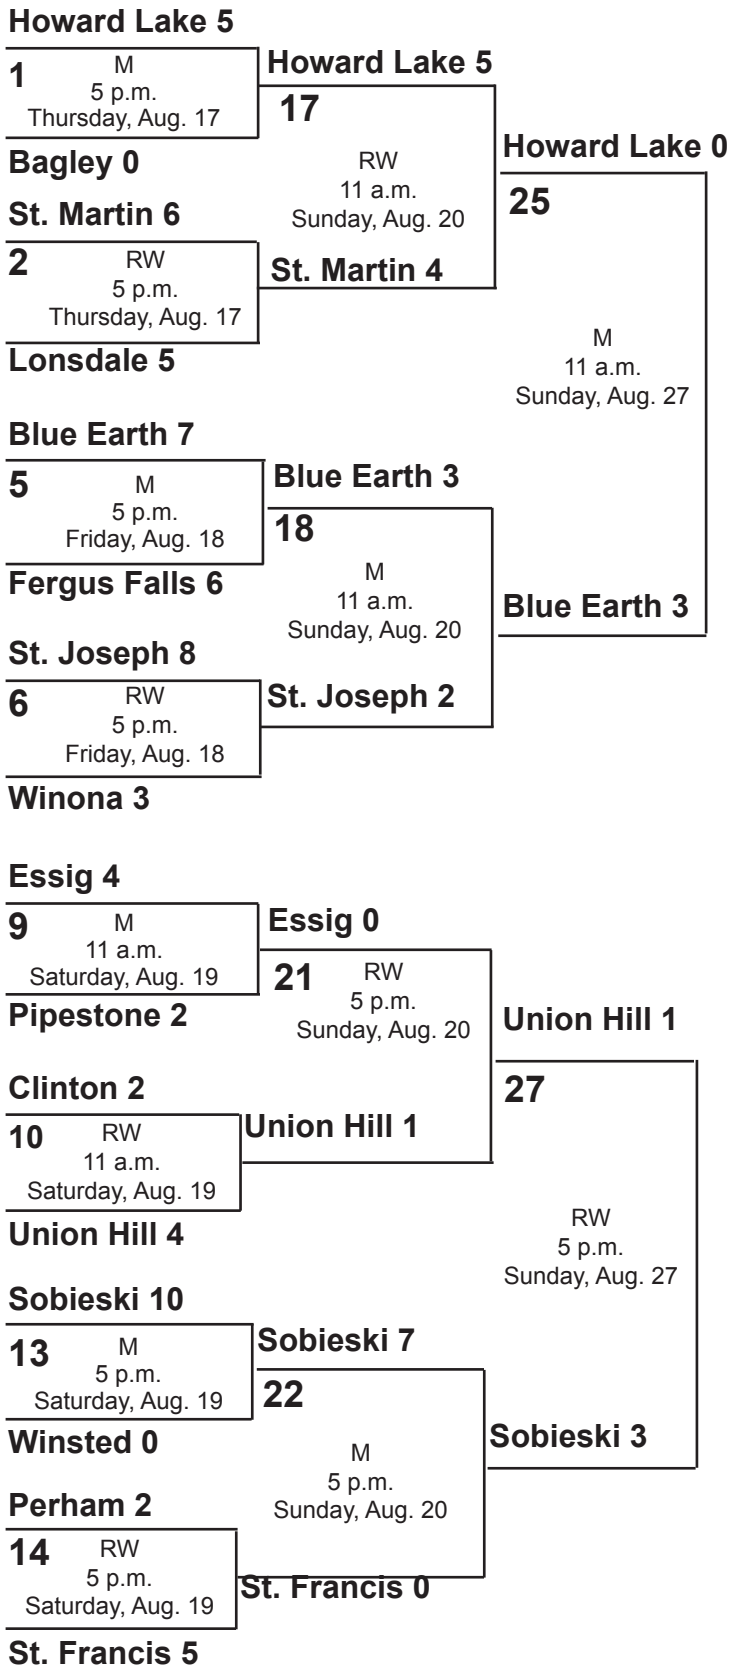

2006 STATE BASEBALL TOURNAMENT

Red Wing - Miesville

Class C

Winners Bracket

Losers Bracket